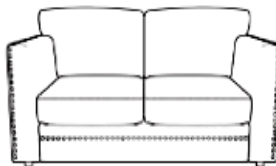

W1472 / 1652
D880
H860