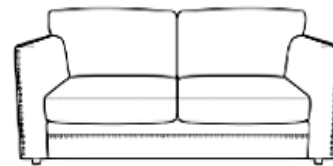

W1706 / 1886
D880
H860